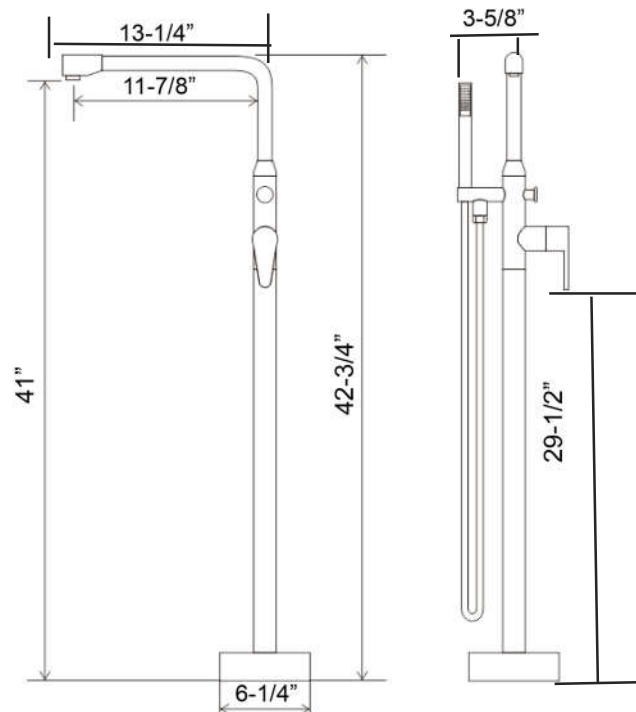

JANSEN FREESTANDING FAUCET

Cat. No.
7972

Features:

- ▶ Spout reach is 13"
- ▶ Flow rate for spout is 4.62 GPM (45 PSI)
- ▶ 1/2" Water connection
- ▶ Flow rate for hand shower is 1.08 GPM (45 PSI)
- ▶ Available in 3 finishes
- ▶ Brass body with zinc handle
- ▶ 1-5/8" Ceramic Cartridge
- ▶ 59" Stainless Steel Shower Hose
- ▶ 33-7/8" x 1/2" Flexible inlet pipes
- ▶ cUPC approved
- ▶ Handshower has backflow preventor on body
- ▶ Brass handshower material
- ▶ Supplies: Connection size: 3/4", female connection type, 33-3/4" length, swivels are included

Finishes:

- CP** Polished Chrome
- BN** Brushed Nickel
- ORB** Oil Rubbed Bronze

D: 16"
W: 8-3/8" (closed)- 9-7/8" (open)
H: 42-3/4"

Dimensions are nominal and may vary. Dimensions and specifications subject to change without notice.