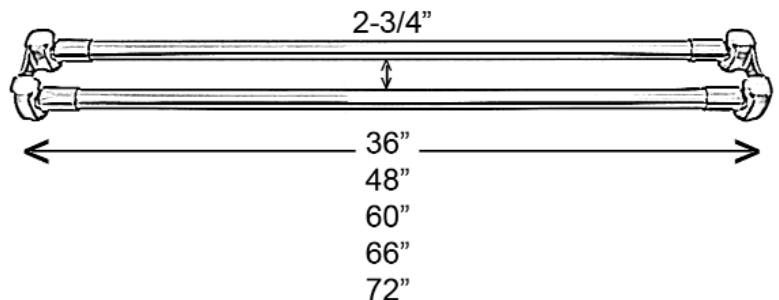

Finishes:

- **CP** Polished Chrome
- **BN** Brushed Nickel
- **ORB** Oil Rubbed Bronze
- **PB** Polished Brass
- **WH** White

Dimensions are nominal and may vary. Dimensions and specifications subject to change without notice.