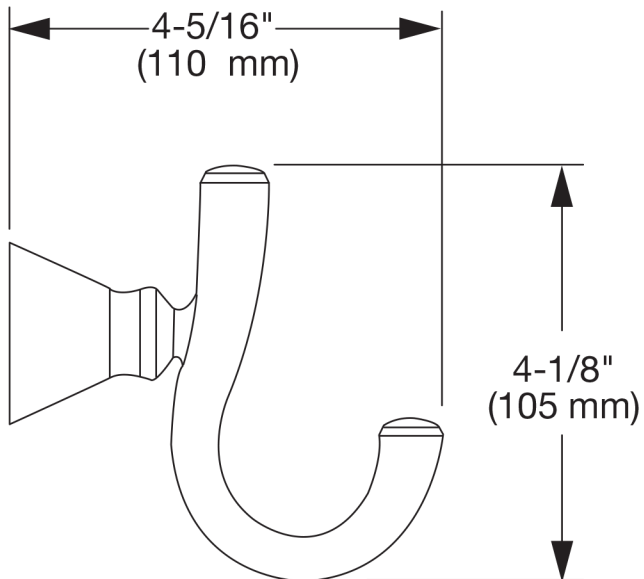

MODEL NUMBER:

□ 7018.210 Robe Hook

Available Finishes

002	Polished Chrome
278	Legacy Bronze
295	Brushed Nickel

PRODUCT FEATURES:

Materials of Construction:

- Metal construction for durability and long life.

Concealed Mounting: No exposed set screws.

Easy to Install: Template included for mounting.

SUGGESTED SPECIFICATION:

Robe Hook shall feature metal construction. Shall feature concealed mounting with no exposed set screws. Robe Hook shall be American Standard Model # 7018.210._____.