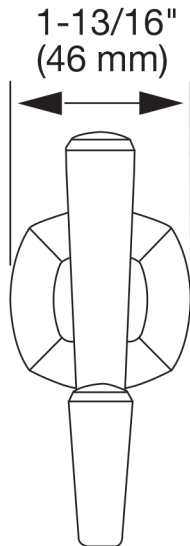

MODEL NUMBER:

□ 7018.210 Robe Hook

Available Finishes

002	Polished Chrome
278	Legacy Bronze
295	Brushed Nickel

PRODUCT FEATURES:

Materials of Construction:

- Metal construction for durability and long life.

Concealed Mounting: No exposed set screws.

Easy to Install: Template included for mounting.

SUGGESTED SPECIFICATION:

Robe Hook shall feature metal construction. Shall feature concealed mounting with no exposed set screws. Robe Hook shall be American Standard Model # 7018.210._____.