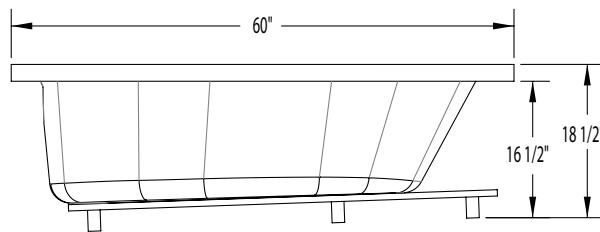

ALANA I

60 x 42 x 18 1/2
inches

FEATURES lbs Dimensional Tolerance $\pm \frac{3}{16}$ ". Dimensions needed for site preparation should be measured from the unit. Aquatic assumes no responsibility for preparatory work.

Model #	Material	Jets	Motor	Controls	Drain	Net Wt.	Pkg. Wt.
Soaker #2660410	AcrylX™	0	-	-	Universal	64	69
Whirlpool #2660411	AcrylX™	4	63 GPM	Pneumatic	Universal	124	129

DIMENSIONS

Specifications	inches
Width: Overall / Net	60
Depth: Overall / Net	42 / 42
Height: Overall / Net	18 1/2
Enclosure Opening	-
Skirt Height	
Drain Rough-In (from Back Wall)	21
Drain Rough-In (from Side Wall)	2 1/2
Drain: Diameter / Clearance	2 / 1