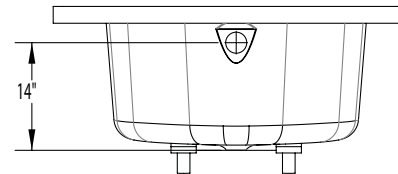

ALANA I

60 x 42 x 18 1/2
inches

FEATURES lbs Dimensional Tolerance $\pm \frac{3}{16}$ ". Dimensions needed for site preparation should be measured from the unit. Aquatic assumes no responsibility for preparatory work.

Model #	Material	Jets	Motor	Controls	Drain	Net Wt.	Pkg. Wt.
Soaker #2660410	AcrylX™	0	-	-	Universal	64	69
Whirlpool #2660411	AcrylX™	4	63 GPM	Pneumatic	Universal	124	129

DIMENSIONS

Specifications	inches
Width: Overall / Net	60
Depth: Overall / Net	42 / 42
Height: Overall / Net	18 1/2
Enclosure Opening	-
Skirt Height	
Drain Rough-In (from Back Wall)	21
Drain Rough-In (from Side Wall)	2 1/2
Drain: Diameter / Clearance	2 / 1