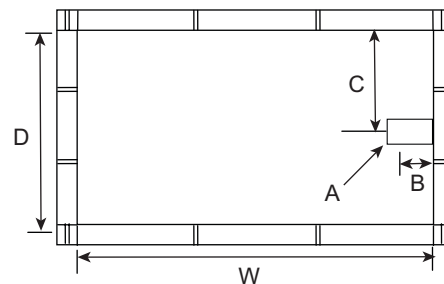

ALANA I

60 x 42 x 18 1/2
inches

FEATURES lbs Dimensional Tolerance $\pm \frac{3}{16}$ ". Dimensions needed for site preparation should be measured from the unit. Aquatic assumes no responsibility for preparatory work.

Model #	Material	Jets	Motor	Controls	Drain	Net Wt.	Pkg. Wt.
Soaker #2660410	AcrylX™	0	-	-	Universal	64	69
Whirlpool #2660411	AcrylX™	4	63 GPM	Pneumatic	Universal	124	129

DIMENSIONS

Specifications	inches
Width: Overall / Net	60
Depth: Overall / Net	42 / 42
Height: Overall / Net	18 1/2
Enclosure Opening	-
Skirt Height	
Drain Rough-In (from Back Wall)	21
Drain Rough-In (from Side Wall)	2 1/2
Drain: Diameter / Clearance	2 / 1

FRAMING DIMENSIONS inches

Type	D Depth	W Width	H Height	A	B	C
Island (4T)	40	58	18	Box Out	2 1/2	21
Island (Drop-In)	40	58	16 1/2	Box Out	2 1/2	21

SUMP DATA

Top of Drain to Bottom of Overflow	Capacity to Overflow gal	Min. Operating Capacity gal	WIDTH @ centerline		DEPTH @ centerline	
			Top	Bottom	Top	Bottom
10 7/8	55	50	52	42	29 1/2	27 1/2