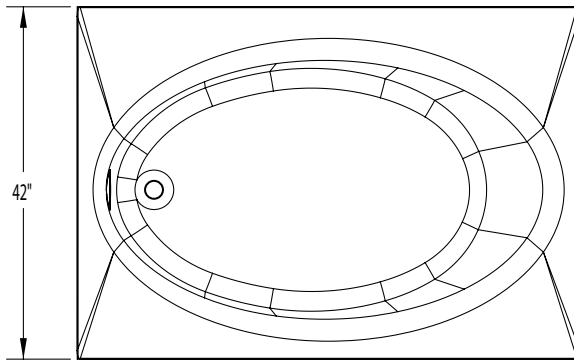

ALANA I

60 x 42 x 18 1/2
inches

FEATURES lbs Dimensional Tolerance $\pm \frac{3}{16}$ ". Dimensions needed for site preparation should be measured from the unit. Aquatic assumes no responsibility for preparatory work.

Model #	Material	Jets	Motor	Controls	Drain	Net Wt.	Pkg. Wt.
Soaker #2660410	AcrylX™	0	-	-	Universal	64	69
Whirlpool #2660411	AcrylX™	4	63 GPM	Pneumatic	Universal	124	129

DIMENSIONS

Specifications	inches
Width: Overall / Net	60
Depth: Overall / Net	42 / 42
Height: Overall / Net	18 1/2
Enclosure Opening	-
Skirt Height	
Drain Rough-In (from Back Wall)	21
Drain Rough-In (from Side Wall)	2 1/2
Drain: Diameter / Clearance	2 / 1