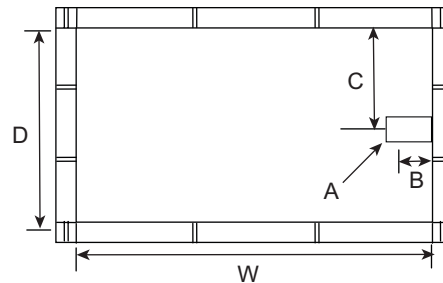

FRAMING DIMENSIONS inches

Type	D Depth	W Width	H Height	A	B	C
Island (Drop-In)	40	58	17 3/4	Box Out	2	20

SUMP DATA

Top of Drain to Bottom of Overflow	Capacity to Overflow gal	Min. Operating Capacity gal	WIDTH @ centerline		DEPTH @ centerline	
			Top	Bottom	Top	Bottom
14 1/2	83	41	51 1/2	43	34	29