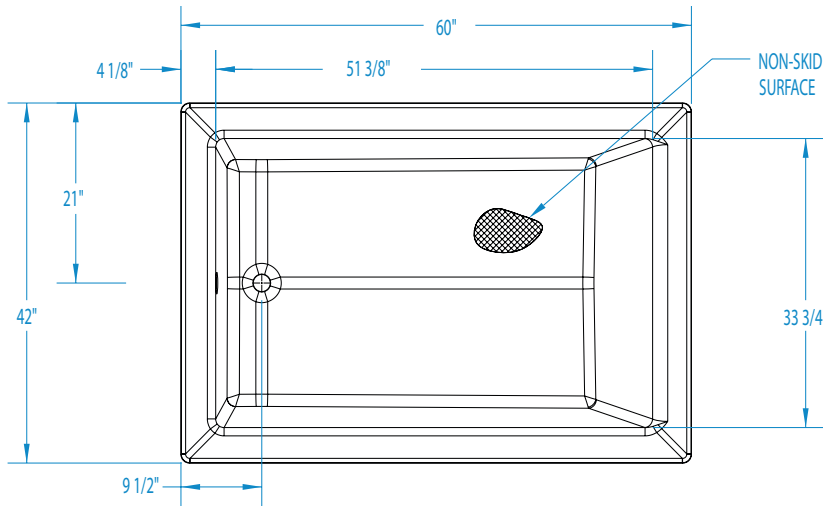

# 6042DMIN

60 x 42 x 19 inches

**FEATURES** lbs      Dimensional Tolerance  $\pm \frac{3}{16}$ ". Dimensions needed for site preparation should be measured from the unit. Aquatic assumes no responsibility for preparatory work.

## DIMENSIONS

Specifications	inches
Width: Overall / Net	60
Depth: Overall / Net	42 / 42
Height: Overall / Net	19
Enclosure Opening	–
Skirt Height	
Drain Rough-In (from Back Wall)	20
Drain Rough-In (from Side Wall)	2
Drain: Diameter / Clearance	2 / N/A