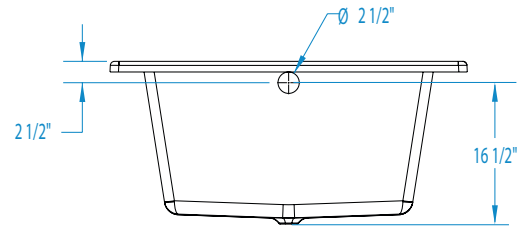

# 6042DMIN

60 x 42 x 19 inches

**FEATURES** lbs      Dimensional Tolerance  $\pm \frac{3}{16}$ ". Dimensions needed for site preparation should be measured from the unit. Aquatic assumes no responsibility for preparatory work.

## DIMENSIONS

Specifications	inches
Width: Overall / Net	60
Depth: Overall / Net	42 / 42
Height: Overall / Net	19
Enclosure Opening	–
Skirt Height	
Drain Rough-In (from Back Wall)	20
Drain Rough-In (from Side Wall)	2
Drain: Diameter / Clearance	2 / N/A