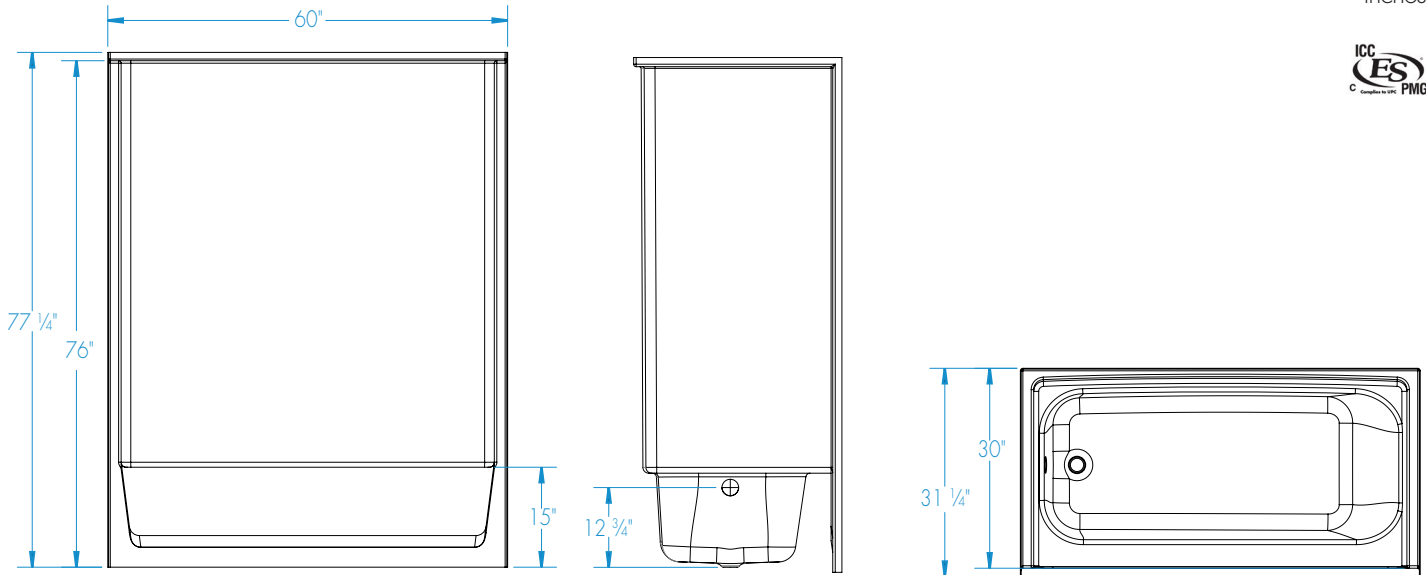

## OPTIONS

- Designer drain, waste & overflow
- AFR version available with a 17" or 18" skirt
- Shower door series L0516

# 6030SM

60 x 30 x 76  
inches

**FEATURES** lbs      Dimensional Tolerance  $\pm 3/8"$ . Dimensions needed for site preparation should be measured from the unit. Aquatic assumes no responsibility for preparatory work.

## DIMENSIONS

Specifications	inches
Width: Overall / Net	60
Depth: Overall / Net	31 1/4 / 30
Height: Overall / Net	77 1/4 / 76
Enclosure Opening	56
Skirt Height	15
Drain Rough-In (from Back Wall)	14 1/2
Drain Rough-In (from Side Wall)	1 1/2
Drain: Diameter / Clearance	2 / 3/4