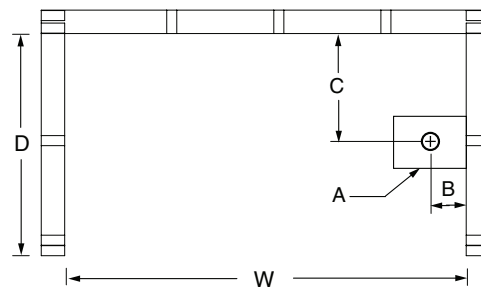

## OPTIONS

- Designer drain, waste & overflow
- AFR version available with a 17" or 18" skirt
- Shower door series L0516

# 6030SM

60 x 30 x 76  
inches

**FEATURES** lbs      Dimensional Tolerance  $\pm 3/8"$ . Dimensions needed for site preparation should be measured from the unit. Aquatic assumes no responsibility for preparatory work.

## DIMENSIONS

Specifications	inches
Width: Overall / Net	60
Depth: Overall / Net	31 1/4 / 30
Height: Overall / Net	77 1/4 / 76
Enclosure Opening	56
Skirt Height	15
Drain Rough-In (from Back Wall)	14 1/2
Drain Rough-In (from Side Wall)	1 1/2
Drain: Diameter / Clearance	2 / 3/4

## FRAMING DIMENSIONS inches

Type	D Depth	W Width	H Height	A	B	C
Alcove	31 1/4	60 1/8	-	Box Out	1 1/2	14 1/2