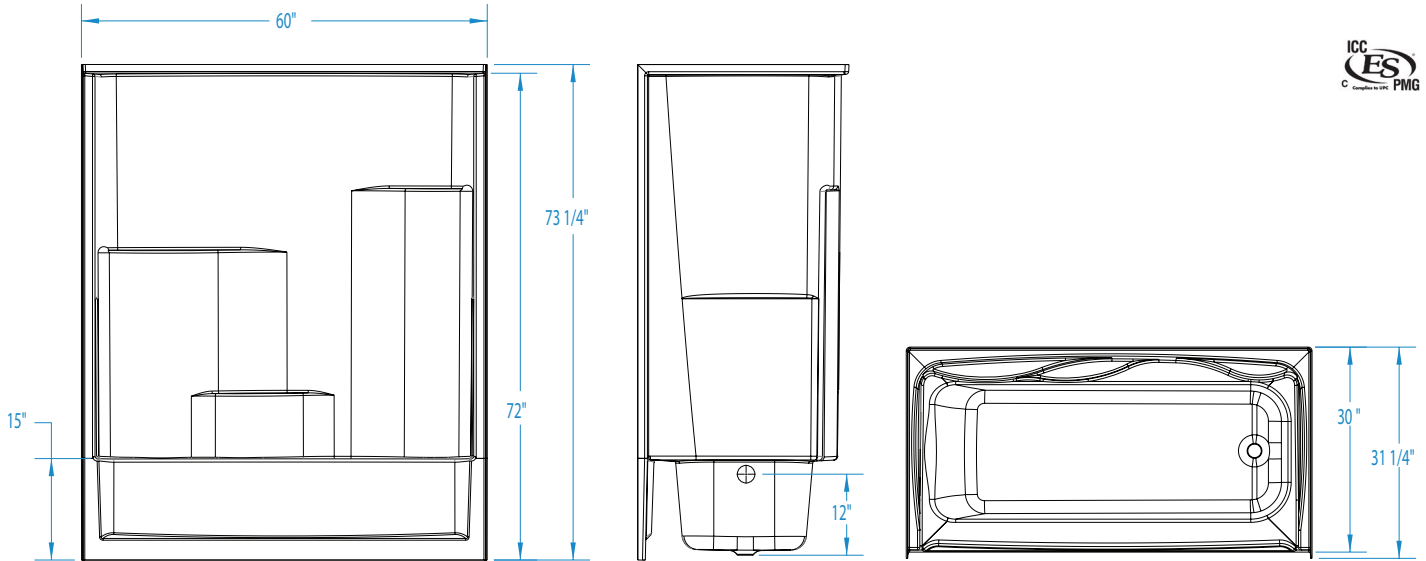

260330S – EVERYDAY TUB/SHOWERS

60 x 30 x 72 inches

FEATURES

- Tub-shower
- Smooth wall finish
- Three integral toiletry shelves
- Slip resistant, textured bottom
- Left or right drain location
- AcrylX™ applied acrylic surface
- Lifetime limited warranty

OPTIONS

- *Grab bar reinforcement (side walls only)
- Factory installed assisted care grab bars
- Designer drain, waste & overflow
- Shower Door Series L0516

AQUATIC ADVANTAGE

- National distribution
- 6 manufacturing facilities
- Private fleet
- Centralized customer service
- Field support

COLOR OPTIONS

Stock	Upgraded	Premium
White	Almond Linen/Biscuit Bone	Black Mexican Sand Sand Bar Sterling Silver

260330S

60 x 30 x 72
inches

FEATURES lbs Dimensional Tolerance $\pm \frac{3}{8}$ ". Dimensions needed for site preparation should be measured from the unit. Aquatic assumes no responsibility for preparatory work.

Model #	Material	Wall Finish	Jets	Motor	Controls	Drain	Net Wt.	Pkg. Wt.
Tub-Shower #260330S	AcrylX™	Smooth	-	-	-	LH or RH	117	122

DIMENSIONS

Specifications	inches
Width: Overall / Net	60
Depth: Overall / Net	31 1/4 / 30
Height: Overall / Net	73 1/4 / 72
Enclosure Opening	56
Skirt Height	15
Drain Rough-In (from Back Wall)	15 3/8
Drain Rough-In (from Side Wall)	2
Drain: Diameter / Clearance	2 / 3/4