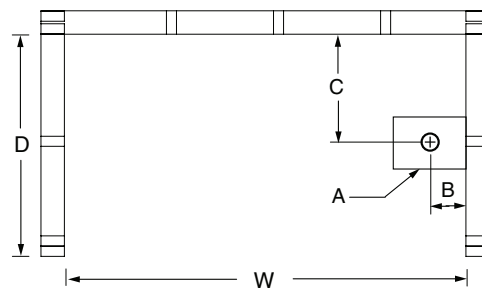

COLOR OPTIONS

Stock	Upgraded	Premium
White	Almond Linen/Biscuit Bone	Black Mexican Sand Sand Bar Sterling Silver

260330S

60 x 30 x 72
inches

FEATURES lbs Dimensional Tolerance $\pm \frac{3}{8}$ ". Dimensions needed for site preparation should be measured from the unit. Aquatic assumes no responsibility for preparatory work.

Model #	Material	Wall Finish	Jets	Motor	Controls	Drain	Net Wt.	Pkg. Wt.
Tub-Shower #260330S	AcrylX™	Smooth	-	-	-	LH or RH	117	122

DIMENSIONS

Specifications	inches
Width: Overall / Net	60
Depth: Overall / Net	31 1/4 / 30
Height: Overall / Net	73 1/4 / 72
Enclosure Opening	56
Skirt Height	15
Drain Rough-In (from Back Wall)	15 3/8
Drain Rough-In (from Side Wall)	2
Drain: Diameter / Clearance	2 / 3/4

FRAMING DIMENSIONS inches

Type	D Depth	W Width	H Height	A	B	C
Alcove	31 1/4	60 1/8	-	Box Out	2	15 3/8

SUMP DATA

Top of Drain to Bottom of Overflow	Capacity to Overflow gal	Min. Operating Capacity gal	WIDTH @ centerline		DEPTH @ centerline	
			Top	Bottom	Top	Bottom
9 3/8	34	-	52 1/4	46 3/4	19 7/8	18 1/4