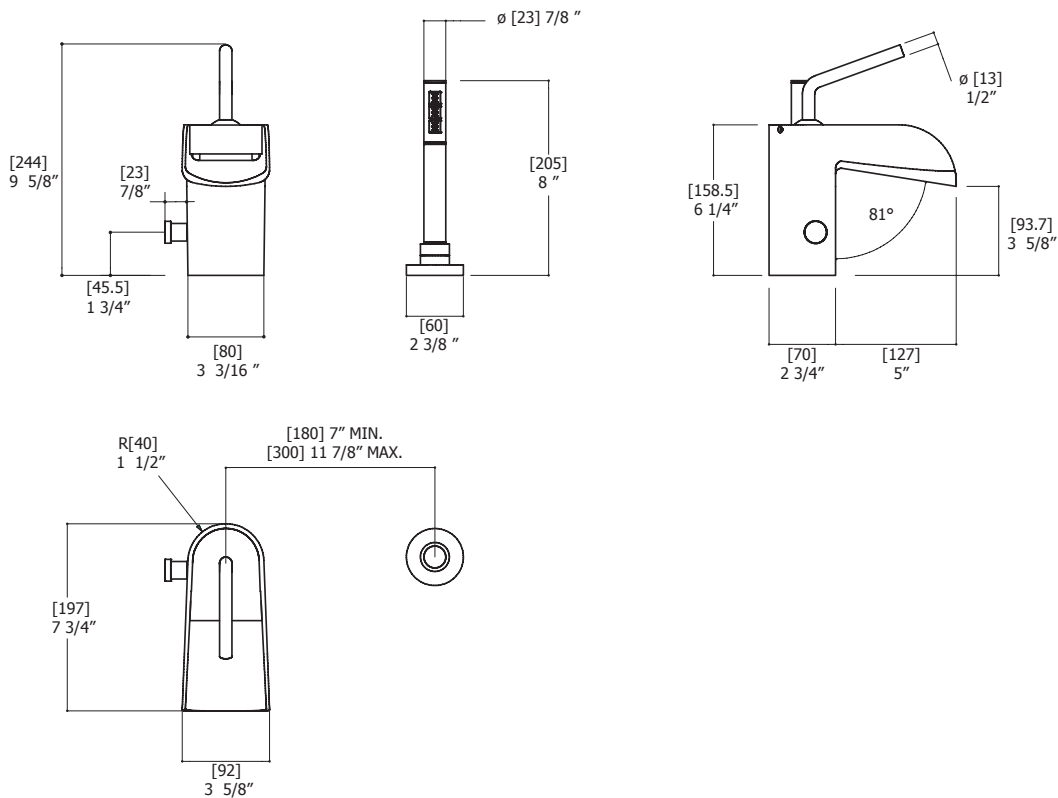

FEATURES

- Solid brass construction
- Single volume and temperature joystick control
- Single spray microphone handshower
- 5' double-helix hidden hose
- Pull button diverter on side of spout
- Backflow preventer
- Cascading water flow
- Ceramic cartridge
- 1/2" connection
- 24" stainless steel braided supply hose

SPECS AT LARGE

- Overall spout projection: 7 3/4"
- Flow rate tub filler: 10.5 gpm
- CC spout projection: 6 3/8"
- Flow rate handshower: 2.5 gpm
- Total faucet height: 9 5/8"
- Mounting hole: 1 3/8"
- Handshower height: 8"
- Counter depth: 1 3/8"

EXPLOSION PARTS