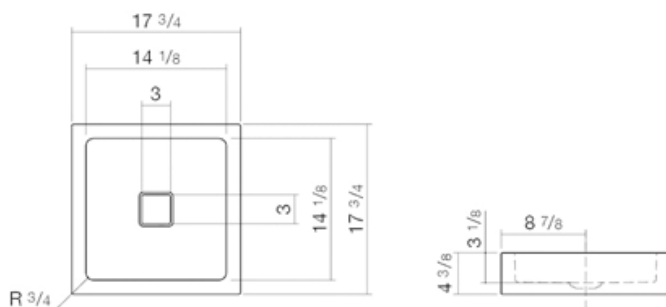

A[~]form

Technical data sheet

Washstands

WT.QS450

Article number: 4275000000

Design partner: busalt design

Features

Description	WT.QS450
Article number	4275000000
Standard colour	White
Special surfaces	White easy-clean (XXXX XXX 400) White antibacterial (XXXX XXX 401)
Construction	without faucet hole, without overflow
Special versions	special- or matt colour
Dimensions	17 3/4 x 17 3/4 x 4 3/8"
Material	Glazed steel
Net weight	13.89 lbs
Installation	for wall connection
Accessoires	Bottle trap SI.2, Bottle trap SI.3
Faucet information	Optimum point of impact approx. 4 1/2 – 6 1/4" from rear edge of basin.

Faucets with a vertical outlet and an aerator provide the optimum flow of water onto the surface below (angle of impact: 90°).

Text for invitation to tender

Washstand, square, 17 3/4 x 17 3/4", basin square and centred, glazed inside and outside, height 4 3/8", without faucet hole and overflow, including fixing set and drain valve with white glazed cap