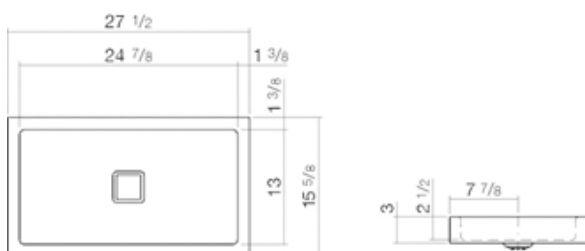

Aform

Technical data sheet

Sit-on basins

AB.RE700.4

Article number: 3208000000

Design partner: busalt design

Features

Description	AB.RE700.4
Article number	3208000000
Standard colour	White
Special surfaces	White easy-clean (XXXX XXX 400) White antibacterial (XXXX XXX 401)
Construction	without faucet hole, without overflow
Special versions	special- or matt colour
Dimensions	27 1/2 x 15 5/8" x 3"
Material	Glazed steel
Net weight	15.21 lbs
Installation	for installation on counter tops
Accessoires	Bottle trap SI.2, Bottle trap SI.3
Faucet information	Optimum point of impact approx. 4 1/8 – 5 1/2" from rear edge of basin.

Faucets with a vertical outlet and an aerator provide the optimum flow of water onto the surface below (angle of impact: 90°).

Text for invitation to tender

Sit-on basin, rectangular, 27 1/2 x 15 5/8", height 3", basin depth 2 1/2", glazed, without faucet hole and overflow, including installation kit and drain valve with white glazed cap