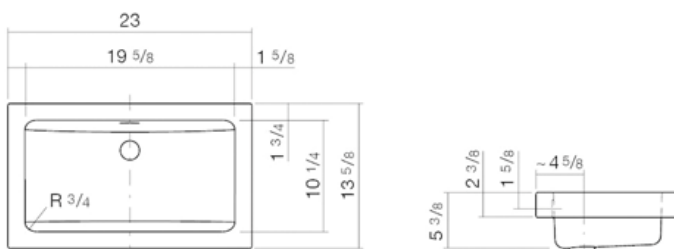

#### Sit-on basins

**AB.R585.1**

Article number: 3205000000

Design partner: busalt design

#### Features

Description	AB.R585.1
Article number	3205000000
Standard colour	White
Special surfaces	White easy-clean (XXXX XXX 400) White antibacterial (XXXX XXX 401)
Construction	without faucet hole, with overflow
Special versions	without overflow, special- or matt colour
Dimensions	23 x 13 5/8" x 2 3/8"
Material	Glazed steel
Net weight	11.90 lbs
Installation	for installation on counter tops
Accessoires	Bottle trap SI.2, Bottle trap SI.3, Drain valve VT.1
Faucet information	Optimum point of impact approx. 6 1/4 – 7 1/8" from rear edge of basin.

Faucets with a vertical outlet and an aerator provide the optimum flow of water onto the surface below (angle of impact: 90°).

#### Text for invitation to tender

Sit-on basin, rectangular, 23 x 13 5/8", height 2 3/8", glazed, without faucet hole, with overflow, including installation kit and overflow set

Brand: Alape

Model: AB.R585.1