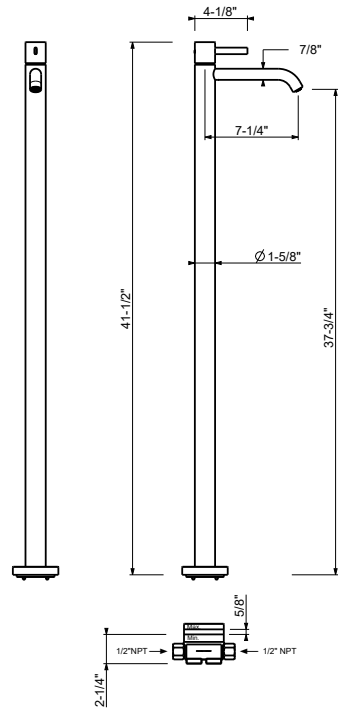

**Art. A736BU+3336AU**

**Floor-mount single-control washbasin mixer**

- 7 1/4" spout projection
- Without drain
- Aerated flow
- Traditional cartridge
- Handle included
- Water flow restricted to 1.2 GPM

**Drain to be ordered separately: please select #9865U, #W095U or #W097U.**

**Trim**

**Finishes:**

- |                          |                                |              |
|--------------------------|--------------------------------|--------------|
| <input type="checkbox"/> | <b>Chrome</b>                  | 27 02 A736BU |
| <input type="checkbox"/> | <b>Matt Gun Metal PVD</b>      | 27 P5 A736BU |
| <input type="checkbox"/> | <b>Matt British Gold PVD</b>   | 27 P6 A736BU |
| <input type="checkbox"/> | <b>Matt Copper PVD</b>         | 27 P9 A736BU |
| <input type="checkbox"/> | <b>Brushed Stainless Steel</b> | 27 93 A736BU |

**Rough**

**Finishes:**

- |                          |  |              |
|--------------------------|--|--------------|
| <input type="checkbox"/> |  | 19 00 3336AU |
|--------------------------|--|--------------|